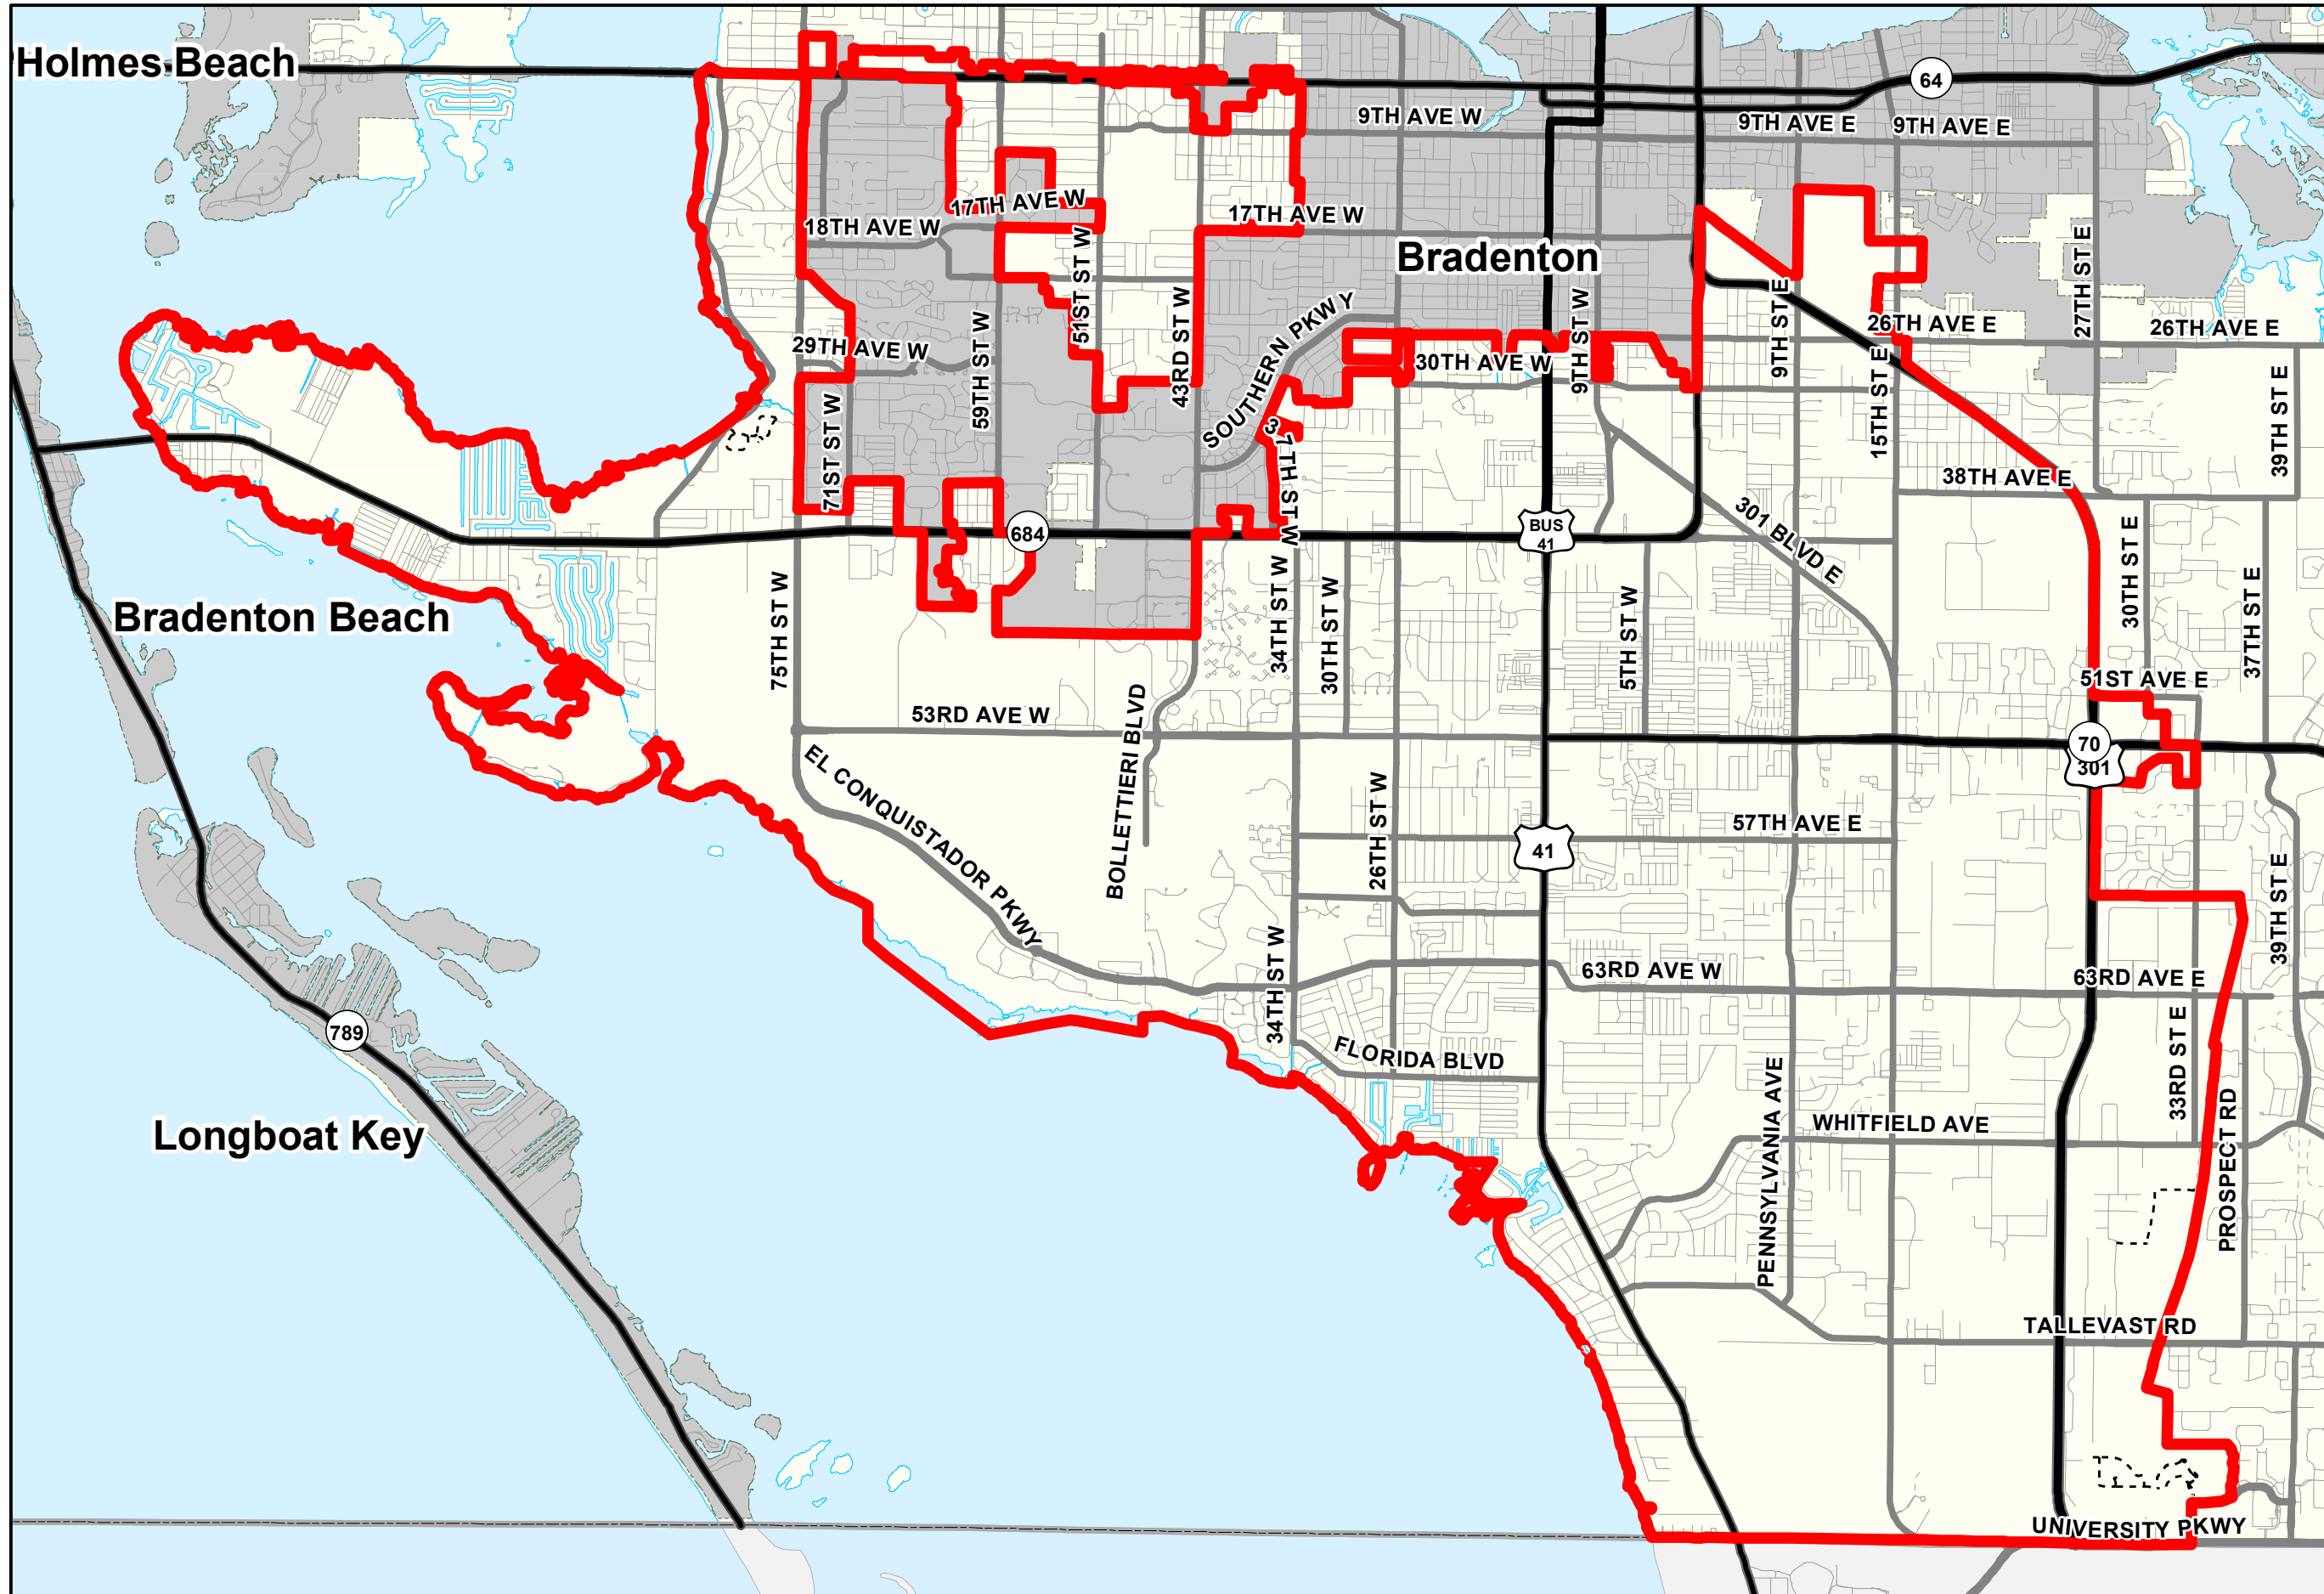

SOUTHWEST TIF DISTRICT

-  TIF Boundary
-  Municipality

Map Author: Paul Hrebenach
Creation Date: 7 / 2014
Map Document Name:

This map was developed by the Manatee County Geographic Information Systems Division. It is provided for general reference and is not warranted in any way. Errors from non-coincidence of features from different sources may exist. The Manatee County BOCC shall be held harmless for inappropriate or unintended uses of the information.